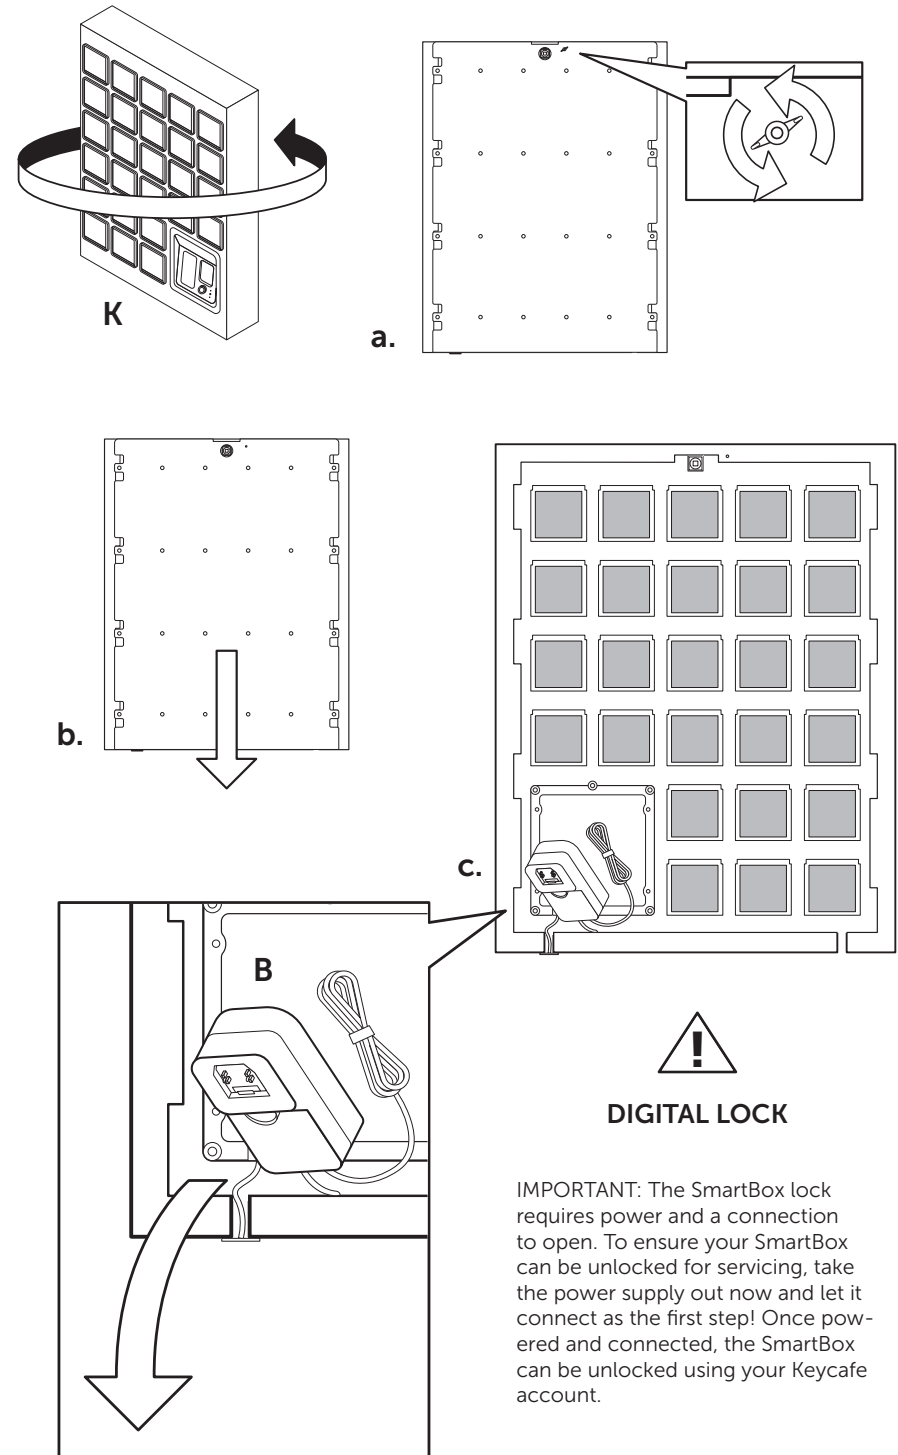

Maison Series

docs.keycafe.com/docs/installation

ENGLISH
FRANÇAIS
ESPAÑOL
ITALIANO
日本語
中文(繁體)

6.

5.

To maximize the effectiveness of the locking system, be sure to install screws on bottom row and edges of the backplate.

Important: Line up one row of holes along a stud in the wall and use the F screw.

4.

1.

2.

3.

 < 10% 

 **DO NOT INSTALL**

www.keycafe.com/help