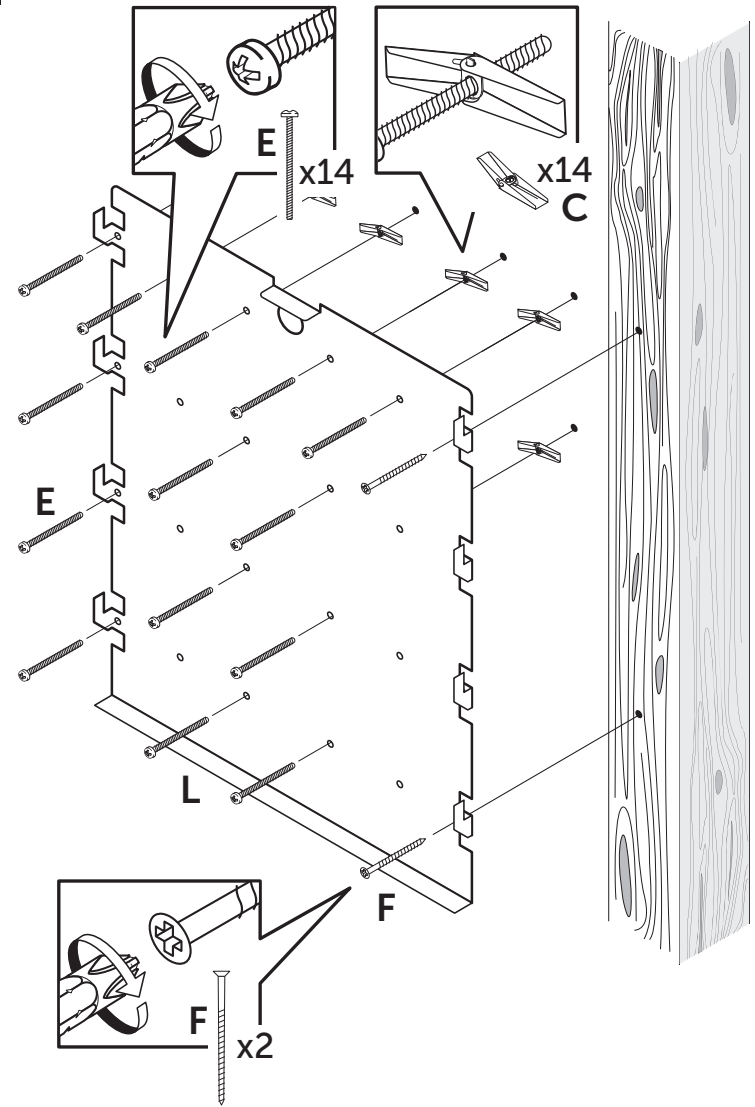

Maison Series

docs.keycafe.com/docs/installation

ENGLISH
FRANÇAIS
ESPAÑOL
ITALIANO
日本語
中文(繁體)

6.

5.

To maximize the effectiveness of the locking system, be sure to install screws on bottom row and edges of the backplate.

Important: Line up one row of holes along a stud in the wall and use the F screw.

4.

1.

2.

3.

 < 10% 

 **DO NOT INSTALL**

www.keycafe.com/help