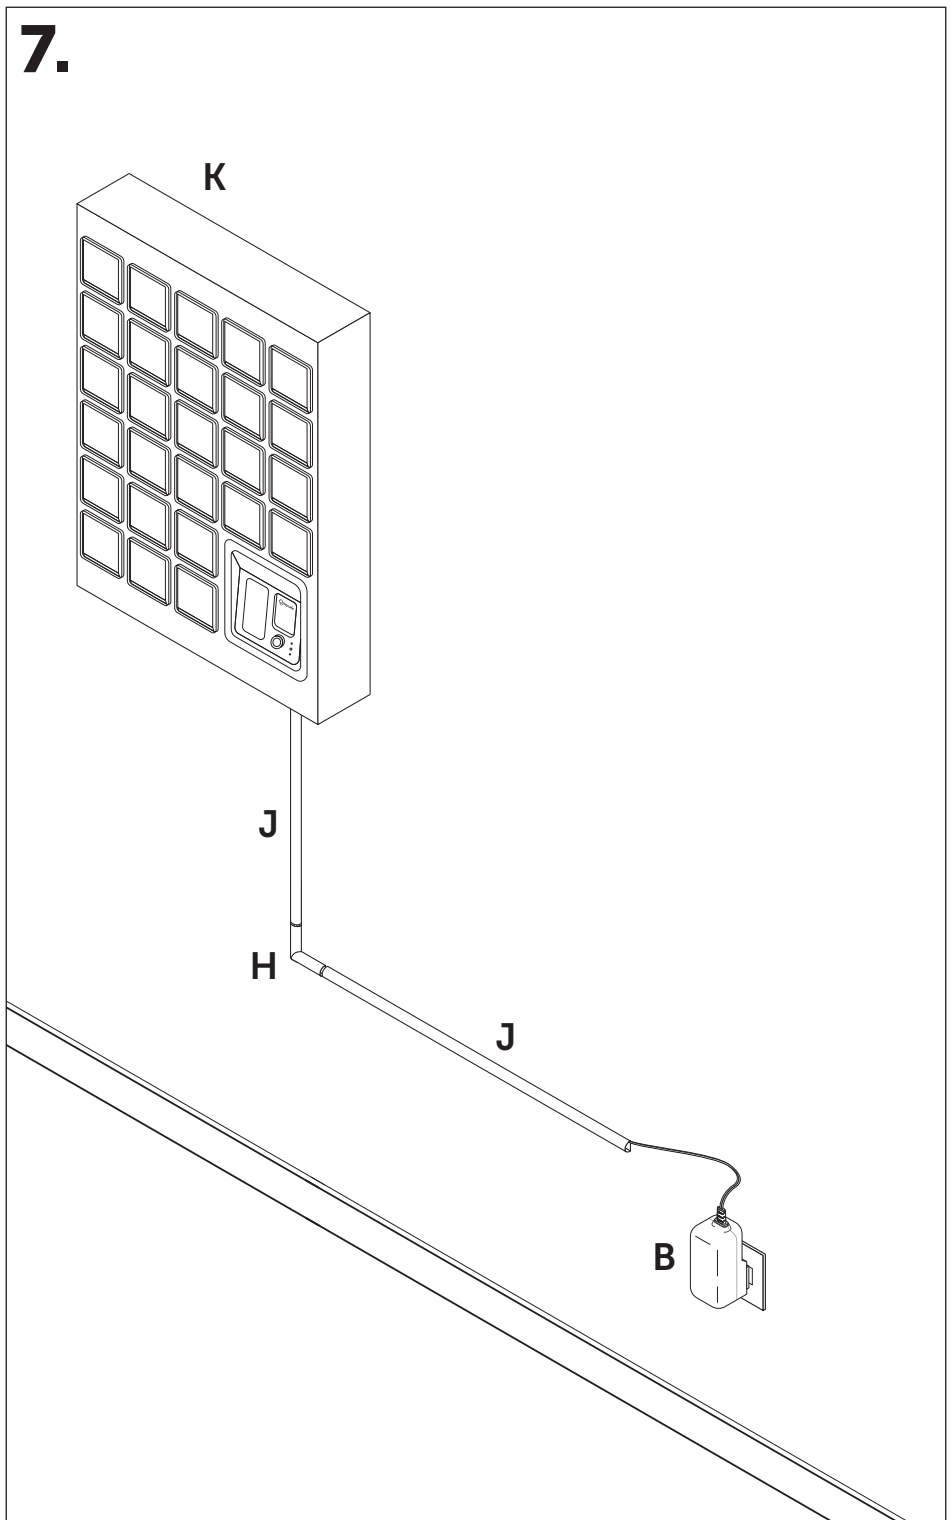

Maison Series

docs.keycafe.com/docs/installation

ENGLISH
FRANÇAIS
ESPAÑOL
ITALIANO
日本語
中文(繁體)

6.

5.

To maximize the effectiveness of the locking system, be sure to install screws on bottom row and edges of the backplate.

Important: Line up one row of holes along a stud in the wall and use the F screw.

4.

1.

2.

3.

 < 10% 

 **DO NOT INSTALL**

www.keycafe.com/help