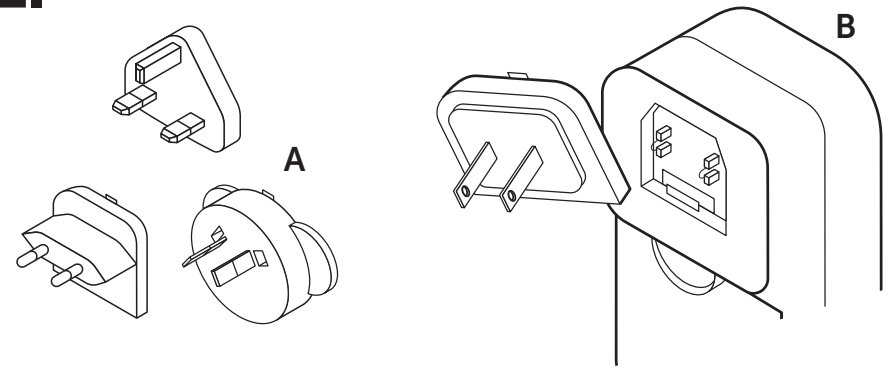

Maison Series

docs.keycafe.com/docs/installation

ENGLISH
FRANÇAIS
ESPAÑOL
ITALIANO
日本語
中文(繁體)

6.

5.

To maximize the effectiveness of the locking system, be sure to install screws on bottom row and edges of the backplate.

Important: Line up one row of holes along a stud in the wall and use the F screw.

4.

1.

2.

3.

 < 10% 

 **DO NOT INSTALL**

www.keycafe.com/help