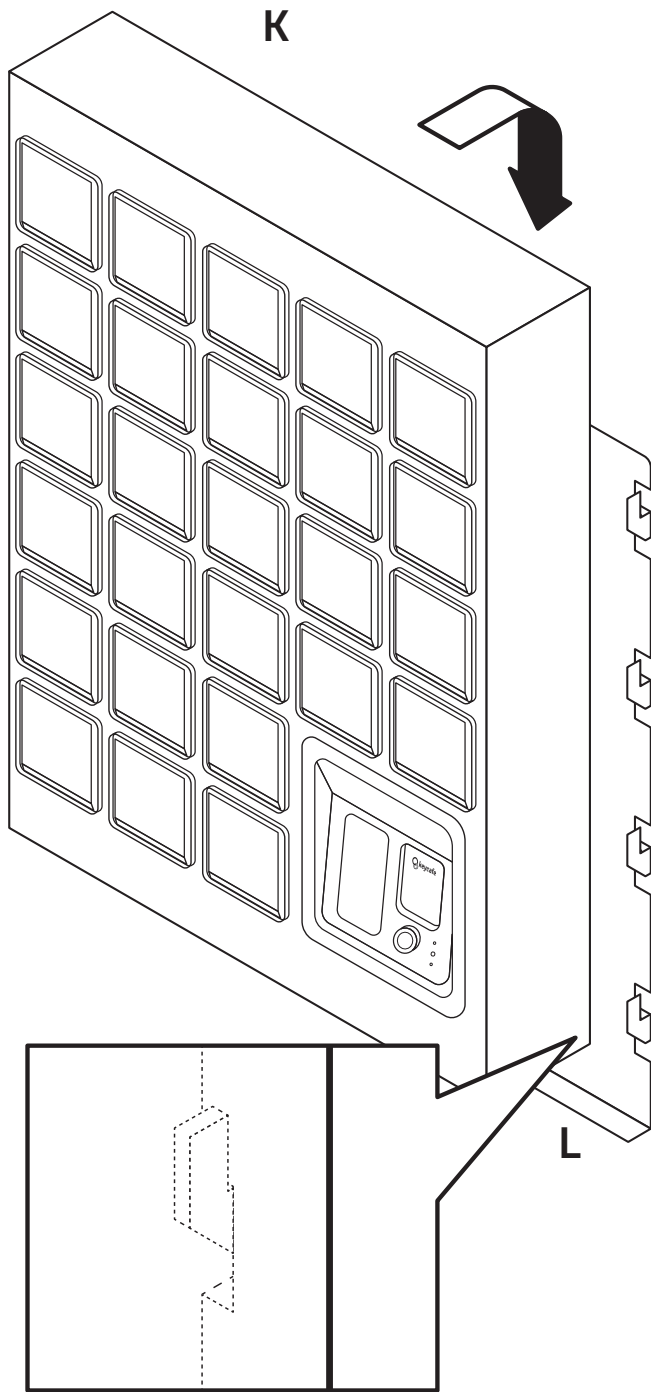

Maison Series

docs.keycafe.com/docs/installation

ENGLISH
FRANÇAIS
ESPAÑOL
ITALIANO
日本語
中文(繁體)

6.

5.

To maximize the effectiveness of the locking system, be sure to install screws on bottom row and edges of the backplate.

Important: Line up one row of holes along a stud in the wall and use the F screw.

4.

1.

2.

3.

 < 10% 

 **DO NOT INSTALL**

www.keycafe.com/help