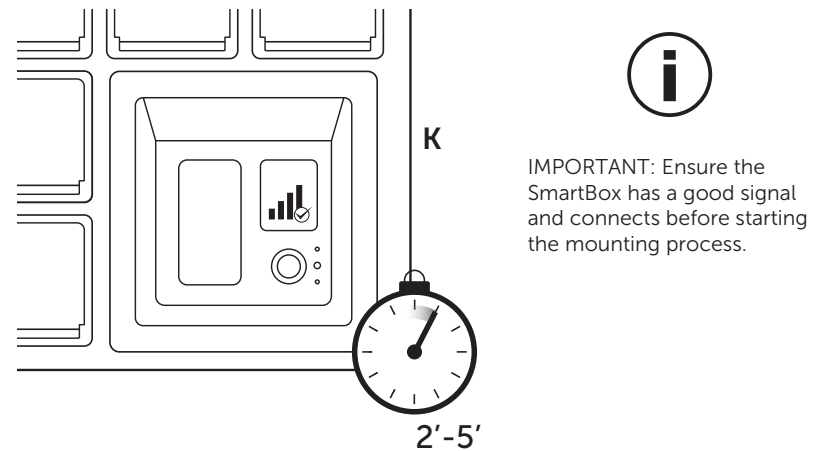

Maison Series

docs.keycafe.com/docs/installation

ENGLISH
FRANÇAIS
ESPAÑOL
ITALIANO
日本語
中文(繁體)

6.

5.

To maximize the effectiveness of the locking system, be sure to install screws on bottom row and edges of the backplate.

Important: Line up one row of holes along a stud in the wall and use the F screw.

4.

1.

2.

3.

 < 10% 

 **DO NOT INSTALL**

www.keycafe.com/help