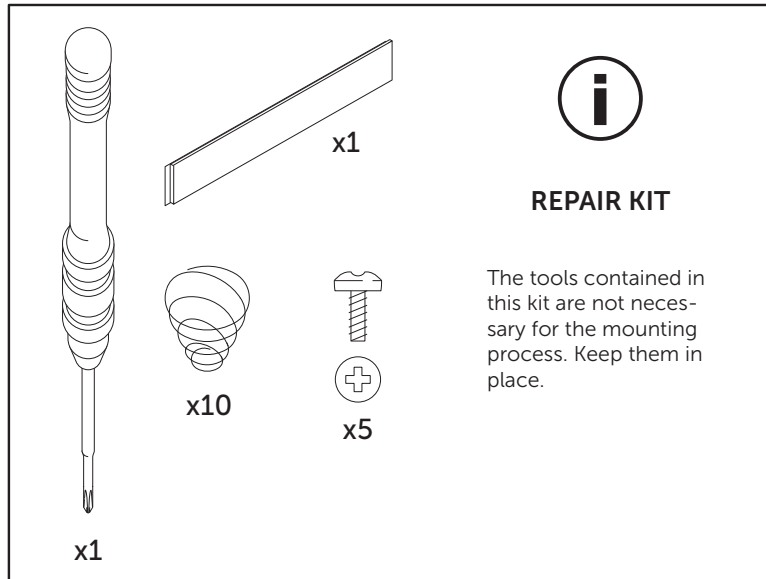

Maison Series

docs.keycafe.com/docs/installation

ENGLISH
FRANÇAIS
ESPAÑOL
ITALIANO
日本語
中文(繁體)

6.

5.

To maximize the effectiveness of the locking system, be sure to install screws on bottom row and edges of the backplate.

Important: Line up one row of holes along a stud in the wall and use the F screw.

4.

1.

2.

3.

 < 10% 

 **DO NOT INSTALL**

www.keycafe.com/help