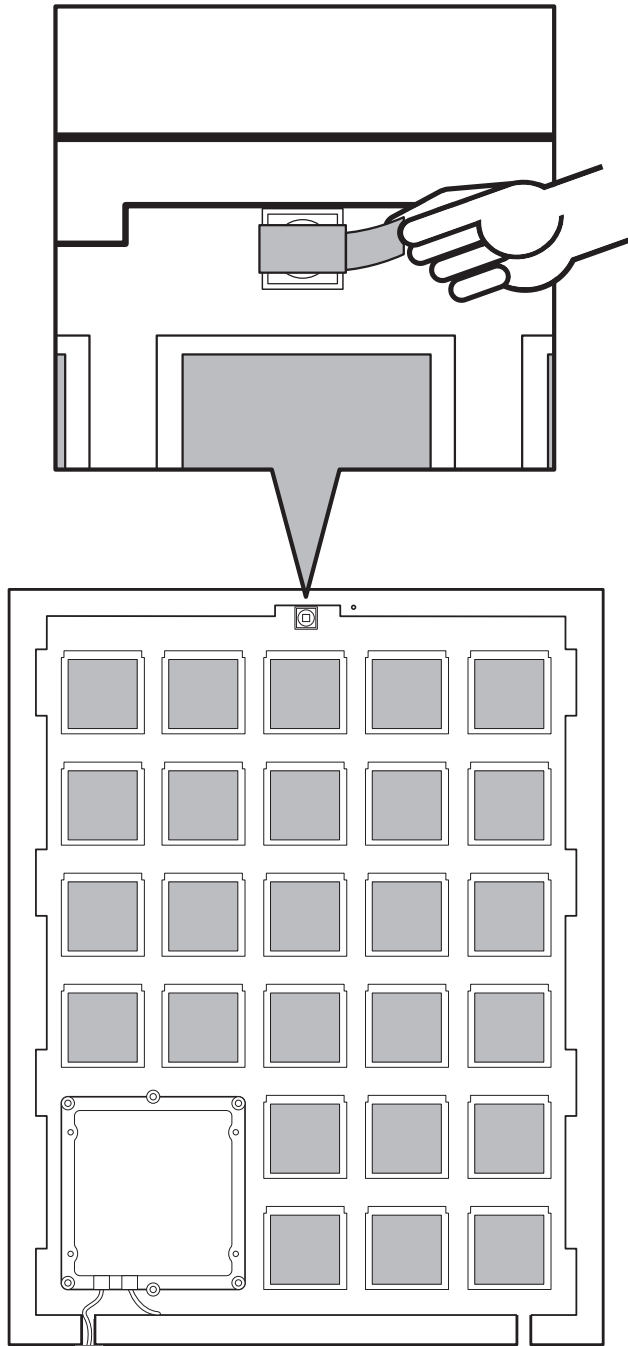

Maison Series

docs.keycafe.com/docs/installation

ENGLISH
FRANÇAIS
ESPAÑOL
ITALIANO
日本語
中文(繁體)

6.

5.

To maximize the effectiveness of the locking system, be sure to install screws on bottom row and edges of the backplate.

Important: Line up one row of holes along a stud in the wall and use the F screw.

4.

1.

2.

3.

 < 10% 

 **DO NOT INSTALL**

www.keycafe.com/help