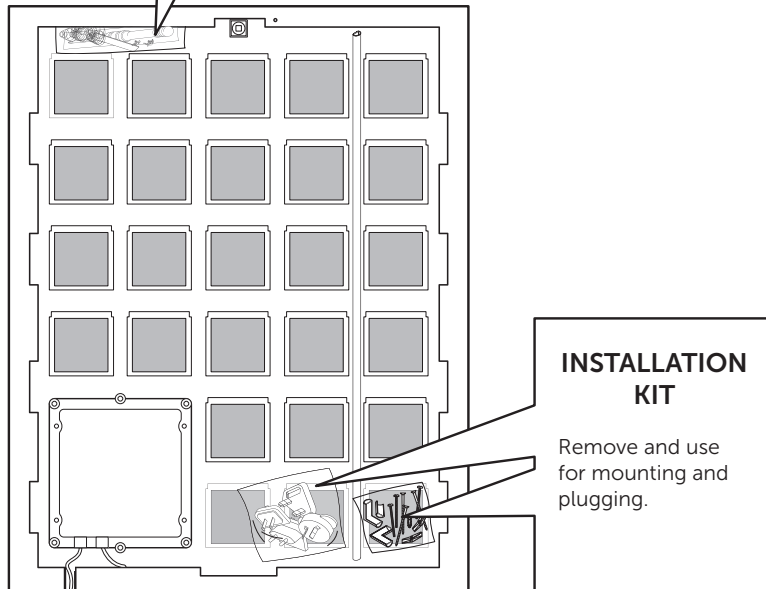

Maison Series

docs.keycafe.com/docs/installation

ENGLISH
FRANÇAIS
ESPAÑOL
ITALIANO
日本語
中文(繁體)

6.

5.

To maximize the effectiveness of the locking system, be sure to install screws on bottom row and edges of the backplate.

Important: Line up one row of holes along a stud in the wall and use the F screw.

4.

1.

2.

3.

 < 10% 

 **DO NOT INSTALL**

www.keycafe.com/help