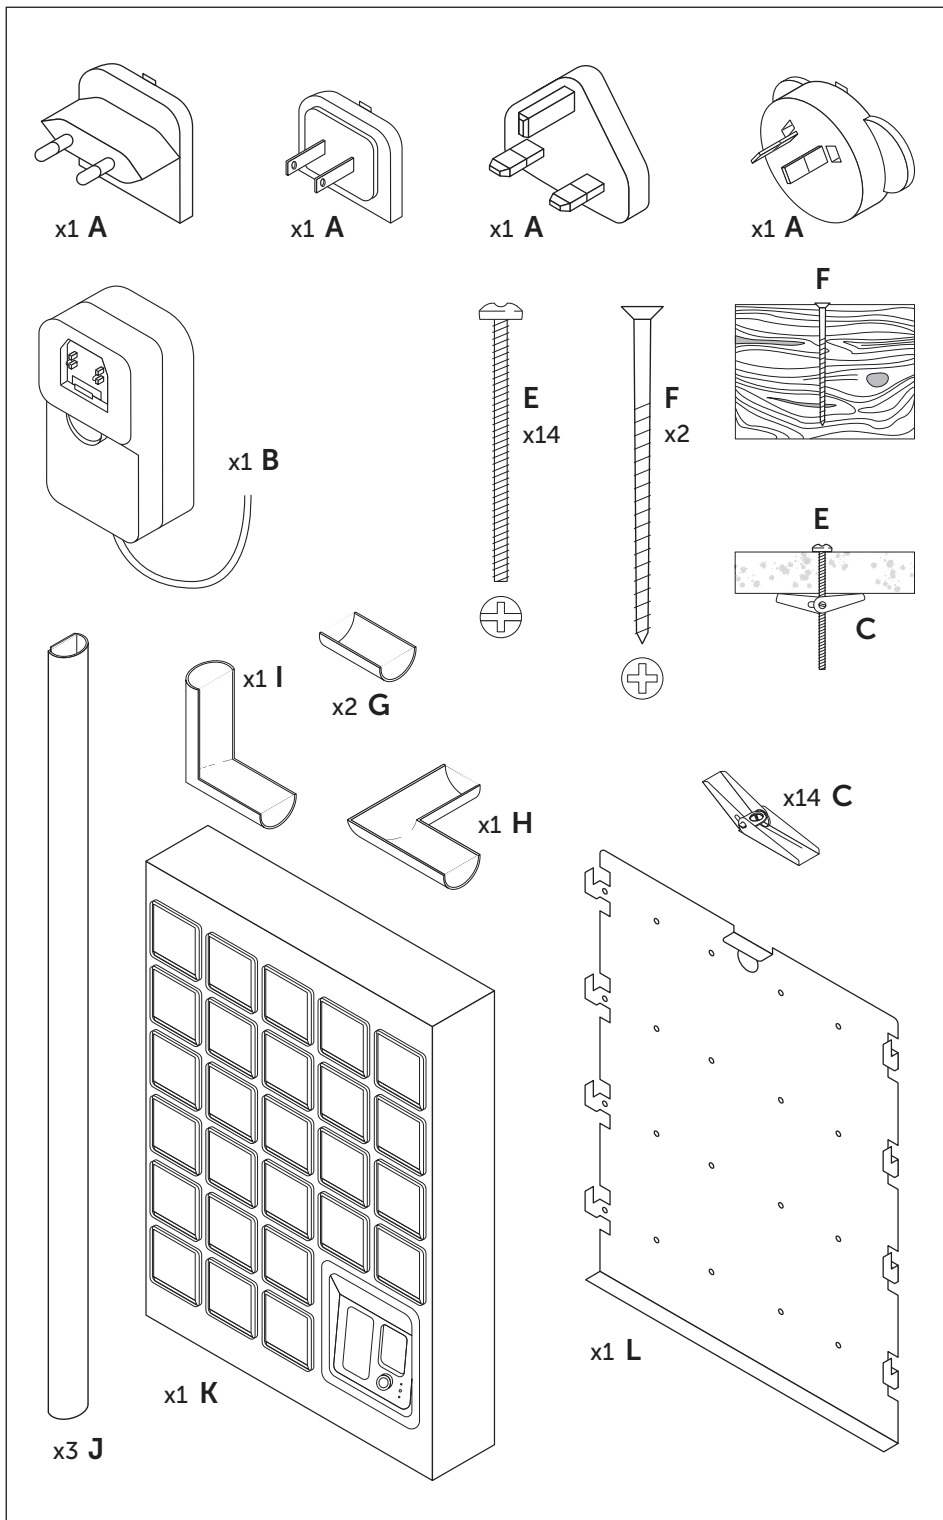

Maison Series

docs.keycafe.com/docs/installation

ENGLISH
FRANÇAIS
ESPAÑOL
ITALIANO
日本語
中文(繁體)

6.

5.

To maximize the effectiveness of the locking system, be sure to install screws on bottom row and edges of the backplate.

Important: Line up one row of holes along a stud in the wall and use the F screw.

4.

1.

2.

3.

 < 10% 

 **DO NOT INSTALL**

www.keycafe.com/help